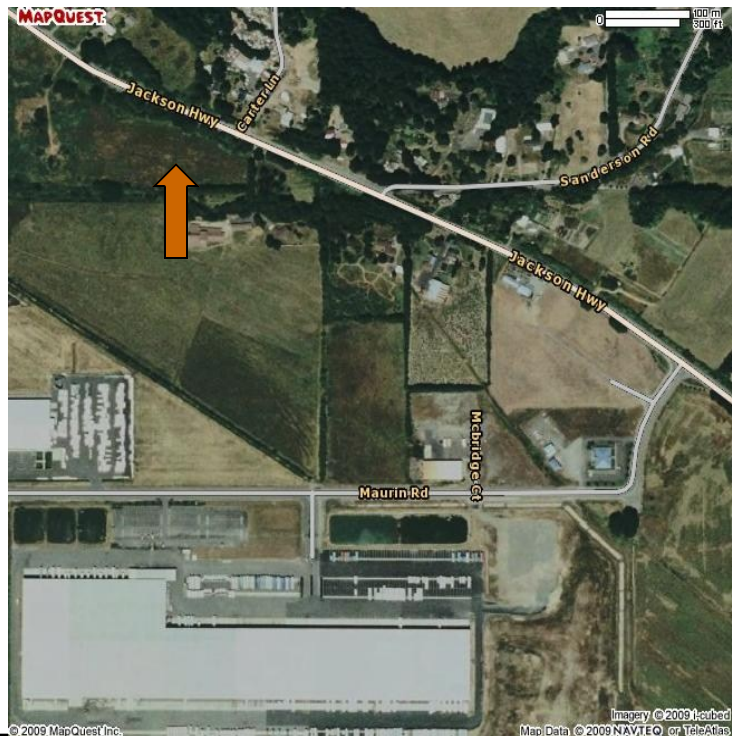

For General Information:

Call Lewis EDC at
360-748-0114

0 Jackson Highway

Property Size: 6.8 acres
Zoning: Industrial
Power: Lewis County PUD
Water: City
Sewer: City
Natural Gas: Puget Sound Energy

Listing comments

- Build-to-suit available
- Chehalis Industrial Park
- Direct access to the new LaBree Road - Interstate 5 Interchange

For Specific Information:

Contact Bruce Roberts
Industrial Commission
360-748-0114