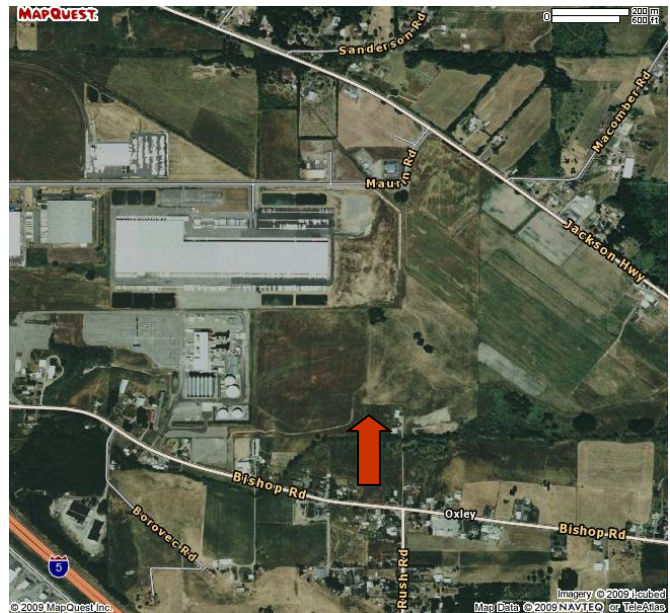

AVAILABLE PROPERTY

1899 Bishop Road

Property Size: 9.96 acres
Zoning: Industrial
Power: Lewis County PUD
Water: City
Sewer: City
Natural Gas: Puget Sound Energy

Listing comments

- Direct access to three interchanges
- Build-to-suit available
- Located in the Chehalis Industrial Park
- Served by local utilities