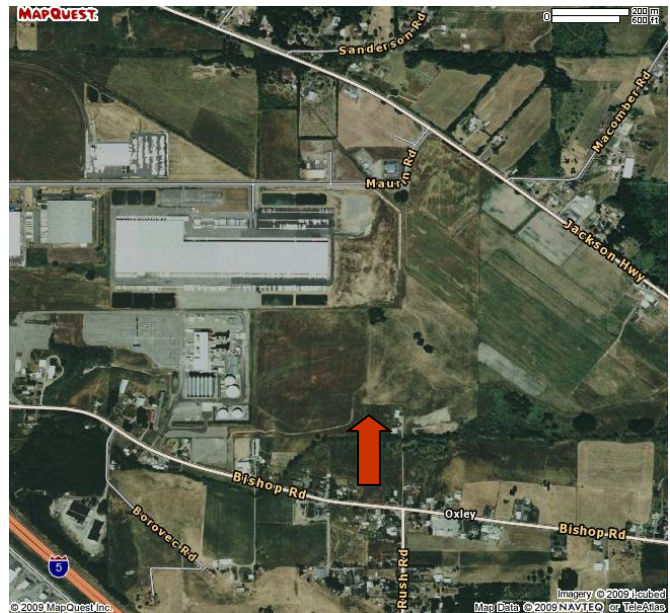

AVAILABLE PROPERTY

1899 Bishop Road

Property Size: 29.9 acres
Zoning: Industrial
Power: Lewis County PUD
Water: City
Sewer: City
Natural Gas: Puget Sound Energy

Listing comments

- Direct access to three interchanges
- Build-to-suit available
- Located in the Chehalis Industrial Park
- Served by local utilities