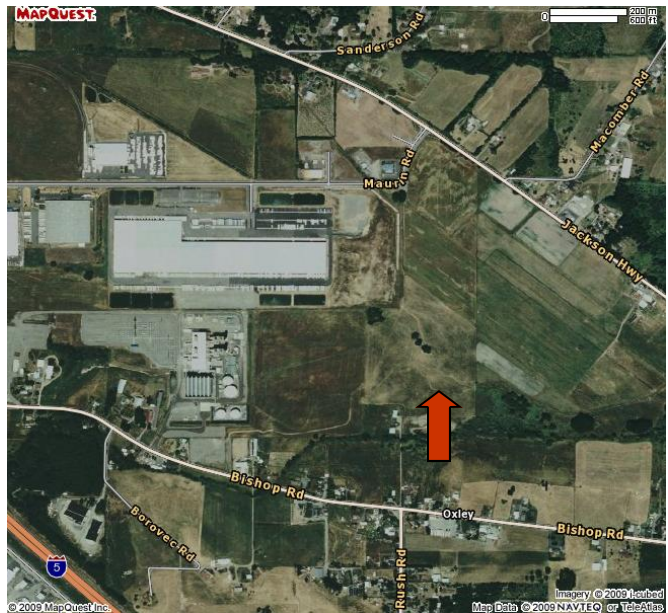

AVAILABLE PROPERTY

Bishop Road

Property Size	19.85 acres
Zoning:	Industrial
Power:	Lewis County PUD
Water:	City
Sewer:	City
Natural Gas:	Puget Sound Energy

Listing comments

- Direct access to three interchanges
- Build-to-suit available
- Located in the Chehalis Industrial Park
- Served by local utilities